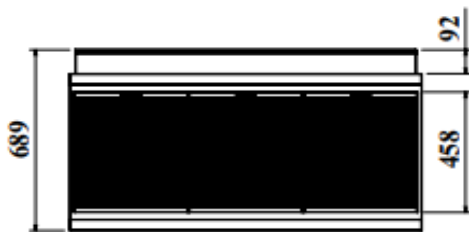

CHARCOAL GRILL

PRODUCT CODE: EMP.OCK.020-K

- Coal grill fire brick.
- Ash drawer.
- Stainless steel body.

Upside

Main Information

Lenght	1200 mm
Depth	730 mm
Height	290 mm
m ³	0.25

Front

Packed Lenght	1250 mm
Packed Depth	780 mm
Packed Height	470 mm
Packed Weight	124 kg

Side