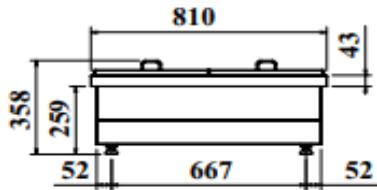

CHARCOAL GRILL

PRODUCT CODE: EMP.OCK.010-K

- Coal grill fire brick.
- Ash drawer.
- Stainless steel body.

Top

Main Information

Lenght	800 mm
Depth	730 mm
Height	290 mm
m ³	0.16

Front

Packed Lenght	850 mm
Packed Depth	780 mm
Packed Height	470 mm
Packed Weight	91 kg

Side