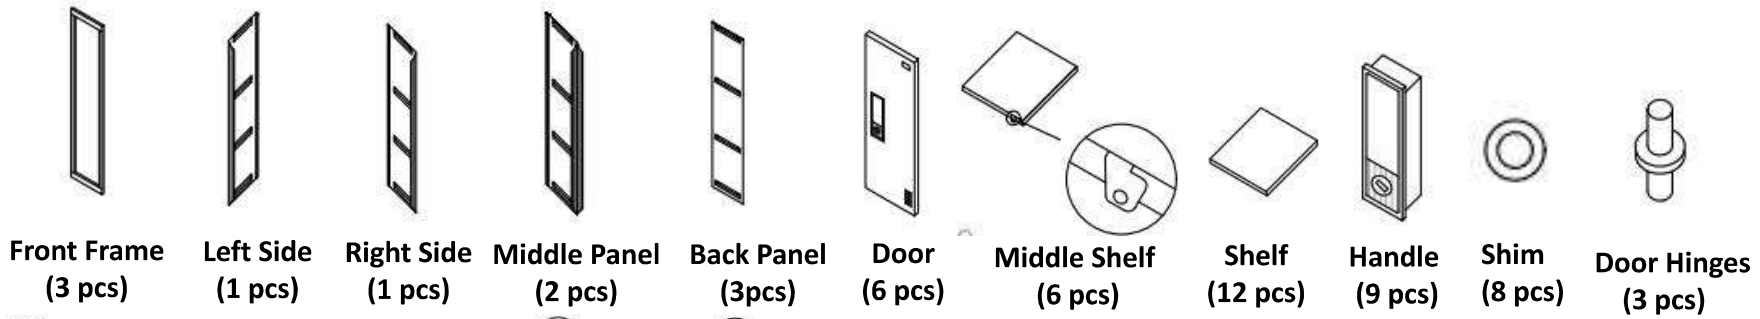

Assembly Instruction

MY-SLC-07

Name and Quantity of Parts:

Step1: Install the left side and back panel and middle side

Step2: Install the back panel

Step3: Install the middle panel and back panel

Step4: Install right side and front frame

Step5: Install the middle shelf

Step6: Install the handle

Step6: Install the shim and door hinge

Step7: Install the door