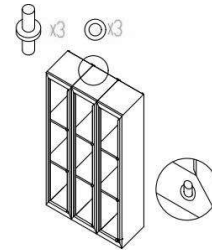

Assembly Instruction

MY-SLC-07

Name and Quantity of Parts:

Step1: Install the left side and back panel and middle side

Step2: Install the back panel

Step3: Install the middle panel and back panel

Step4: Install right side and front frame

Step5: Install the middle shelf

Step6: Install the handle

Step6: Install the shim and door hinge

Step7: Install the door