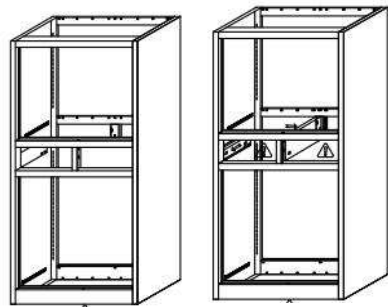

## Assembly Instruction

MY-SLC-03

### Name and Quantity of Parts:

Step1: Install the right and left side with back plate

Step2: Install the slide support

Step3: Install the top plate, middle plate and shelf

Step4: Install drawer

Step5: Install the shelf with buckle, install front frame and drawer