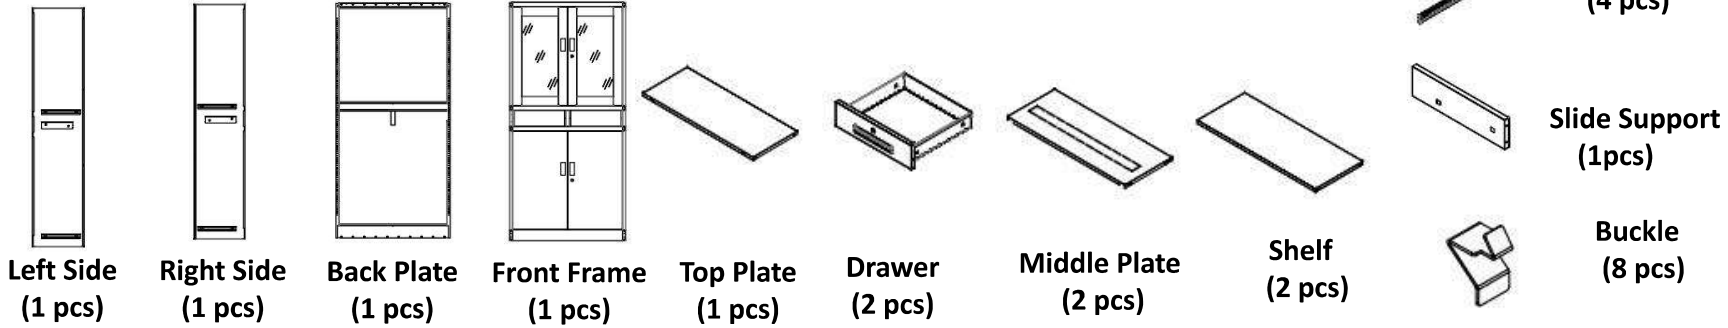

## Assembly Instruction

MY-SLC-03

### Name and Quantity of Parts:

Step1: Install the right and left side with back plate

Step2: Install the slide support

Step3: Install the top plate, middle plate and shelf

Step4: Install drawer

Step5: Install the shelf with buckle, install front frame and drawer