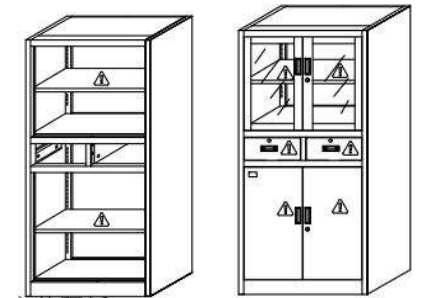

## Assembly Instruction

MY-SLC-03

### Name and Quantity of Parts:

Step1: Install the right and left side with back plate

Step2: Install the slide support

Step3: Install the top plate, middle plate and shelf

Step4: Install drawer

Step5: Install the shelf with buckle, install front frame and drawer