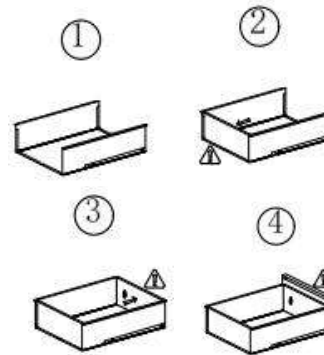

## Assembly Instruction

MY-SLC-03

### Name and Quantity of Parts:

Step1: Install the right and left side with back plate

Step2: Install the slide support

Step3: Install the top plate, middle plate and shelf

Step4: Install drawer

Step5: Install the shelf with buckle, install front frame and drawer