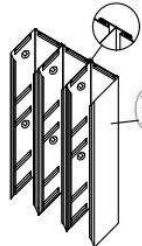

MY-L-06

Assembly Instruction

Name and Quantity of Parts:

Front Frame
(3 pcs)

Left Side
(1 pcs)

Right Side
(1 pcs)

Middle Panel
(2 pcs)

Back Panel
(3 pcs)

Door
(6 pcs)

Middle Shelf
(3 pcs)

Shelf
(12 pcs)

Shim
(8 pcs)

Handle
(6 pcs)

Clothes Rod
(6 pcs)

Door Hinges
(3 pcs)

Mirror
(6 pcs)

Step1: Install the left and middle side with back panel

Step2: Install the back panel

Step3: Install the middle panel and back panel

Step4: Install right side and front frame

Step5: Install middle shelf and clothes rod