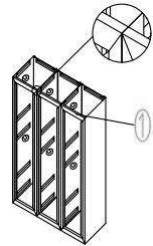

MY-L-06

Assembly Instruction

Name and Quantity of Parts:

Front Frame
(3 pcs)

Left Side
(1 pcs)

Right Side
(1 pcs)

Middle Panel
(2 pcs)

Back Panel
(3 pcs)

Door
(6 pcs)

Middle Shelf
(3 pcs)

Shelf
(12 pcs)

Shim
(8 pcs)

Handle
(6 pcs)

Clothes Rod
(6 pcs)

Door Hinges
(3 pcs)

Mirror
(6 pcs)

Step1: Install the left and middle side with back panel

Step2: Install the back panel

Step3: Install the middle panel and back panel

Step4: Install right side and front frame

Step5: Install middle shelf and clothes rod

Step6: Install top plate and shelves

Step7: Install the mirror

Step7: Install the door