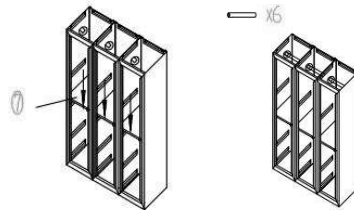

MY-L-06

Assembly Instruction

Name and Quantity of Parts:

Front Frame
(3 pcs)

Left Side
(1 pcs)

Right Side
(1 pcs)

Middle Panel
(2 pcs)

Back Panel
(3 pcs)

Door
(6 pcs)

Middle Shelf
(3 pcs)

Shelf
(12 pcs)

Shim
(8 pcs)

Handle
(6 pcs)

Clothes Rod
(6 pcs)

Door Hinges
(3 pcs)

Mirror
(6 pcs)

Step1: Install the left and middle side with back panel

Step2: Install the back panel

Step3: Install the middle panel and back panel

Step4: Install right side and front frame

Step5: Install middle shelf and clothes rod