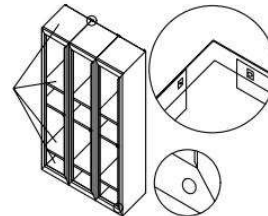

MY-L-06

Assembly Instruction

Name and Quantity of Parts:

Front Frame
(3 pcs)

Left Side
(1 pcs)

Right Side
(1 pcs)

Middle Panel
(2 pcs)

Back Panel
(3 pcs)

Door
(6 pcs)

Middle Shelf
(3 pcs)

Shelf
(12 pcs)

Shim
(8 pcs)

Handle
(6 pcs)

Clothes Rod
(6 pcs)

Door Hinges
(3 pcs)

Mirror
(6 pcs)

Step1: Install the left and middle side with back panel

Step2: Install the back panel

Step3: Install the middle panel and back panel

Step4: Install right side and front frame

Step5: Install middle shelf and clothes rod

Step6: Install top plate and shelves

Step7: Install the mirror

Step7: Install the door