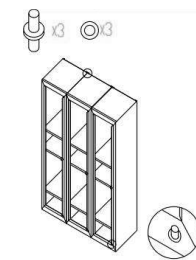

MY-L-06

Assembly Instruction

Name and Quantity of Parts:

Front Frame
(3 pcs)

Left Side
(1 pcs)

Right Side
(1 pcs)

Middle Panel
(2 pcs)

Back Panel
(3 pcs)

Door
(6 pcs)

Middle Shelf
(3 pcs)

Shelf
(12 pcs)

Shim
(8 pcs)

Handle
(6 pcs)

Clothes Rod
(6 pcs)

Door Hinges
(3 pcs)

Mirror
(6 pcs)

Step1: Install the left and middle side with back panel

Step2: Install the back panel

Step3: Install the middle panel and back panel

Step4: Install right side and front frame

Step5: Install middle shelf and clothes rod

Step6: Install top plate and shelves

Step7: Install the mirror

Step7: Install the door