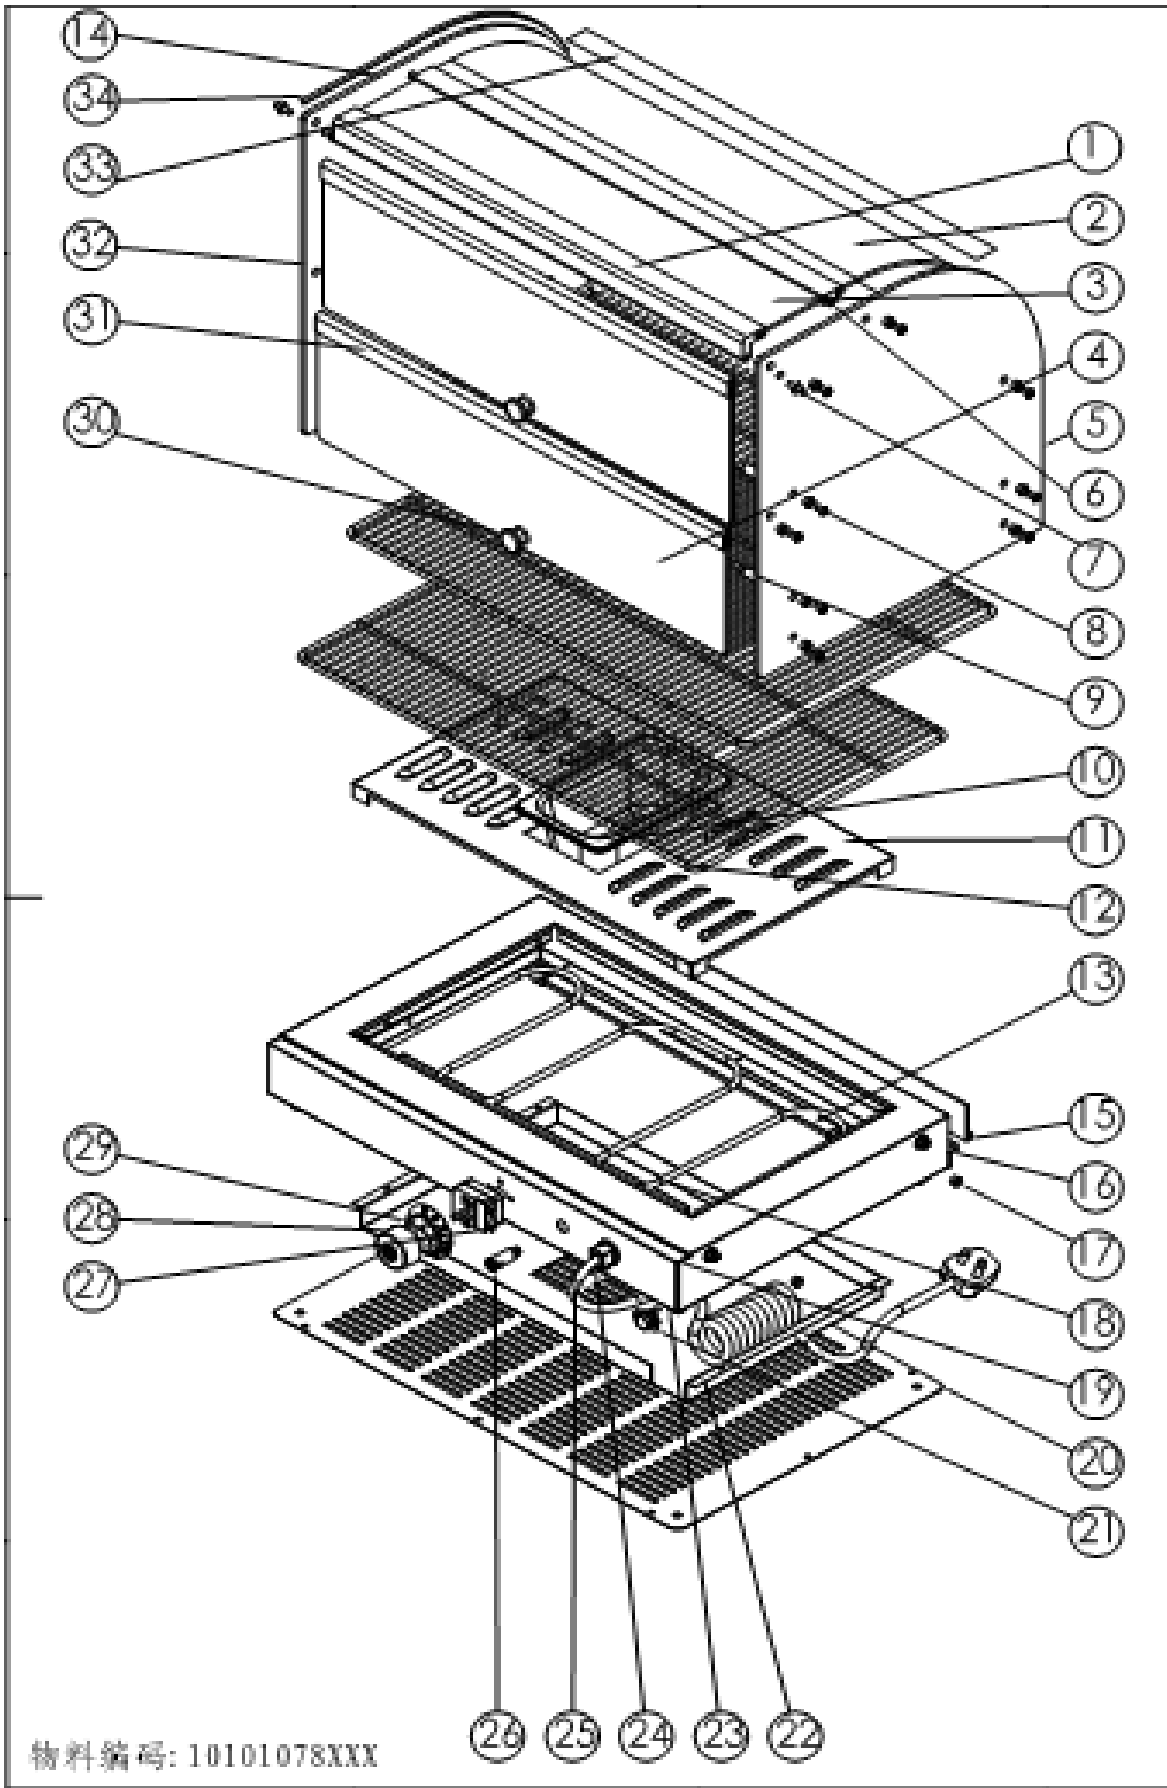

DH-500-A

No.	ERP	Description	Qty
1	302040246	A-alloy Strip for top glass	1
2	302100417	Back oblique glass	1
3	302100385	Top glass	1
4	302100401	Door glass	1
5	302100427	Right side glass	1
6	302040247	A-alloy Strip for top glass	1
7	302200196	Door axis	4
8	302210308	Screw	30
9	302201883	Fixing post of grill	4
10	302120034	Oil tray	1
11	20201120003	Thermal conductive plate	1
12	302110496	Rack	2
13	20201120004	Supporting plate for heating element	2
14	302100426	Left side glass	1
15	302020261	card slot	1
16	20201110010	Fixing plate for back glass	1
17	302201858	Glass jacket	30
18	301040943	Heating element 330w	1
19	20201110001	Bottom base	1
20	20201110002	Bottom cover plate	1
21	301030113	Temperature Limiter (auto-)	1
22	20201110005	The coaming of bottom insulation	1
23	302090027	Foot	4
24	301070078	Power cord jacket	1
25	301050013	Power cord	1
26	301130010	Power indicator green	1
27	301030012	Thermostat 190℃	1
28	301110028	Knob of temperature	1
29	301110015	Base	1
30	302070095	Handle	2
31	302040245	A-alloy Strip for door	2
32	302100400	Top door glass	1
33	302020227	Silicon sheet	5
34	302020094	Door glass strip tape	2

物料编码: 10101078XXX