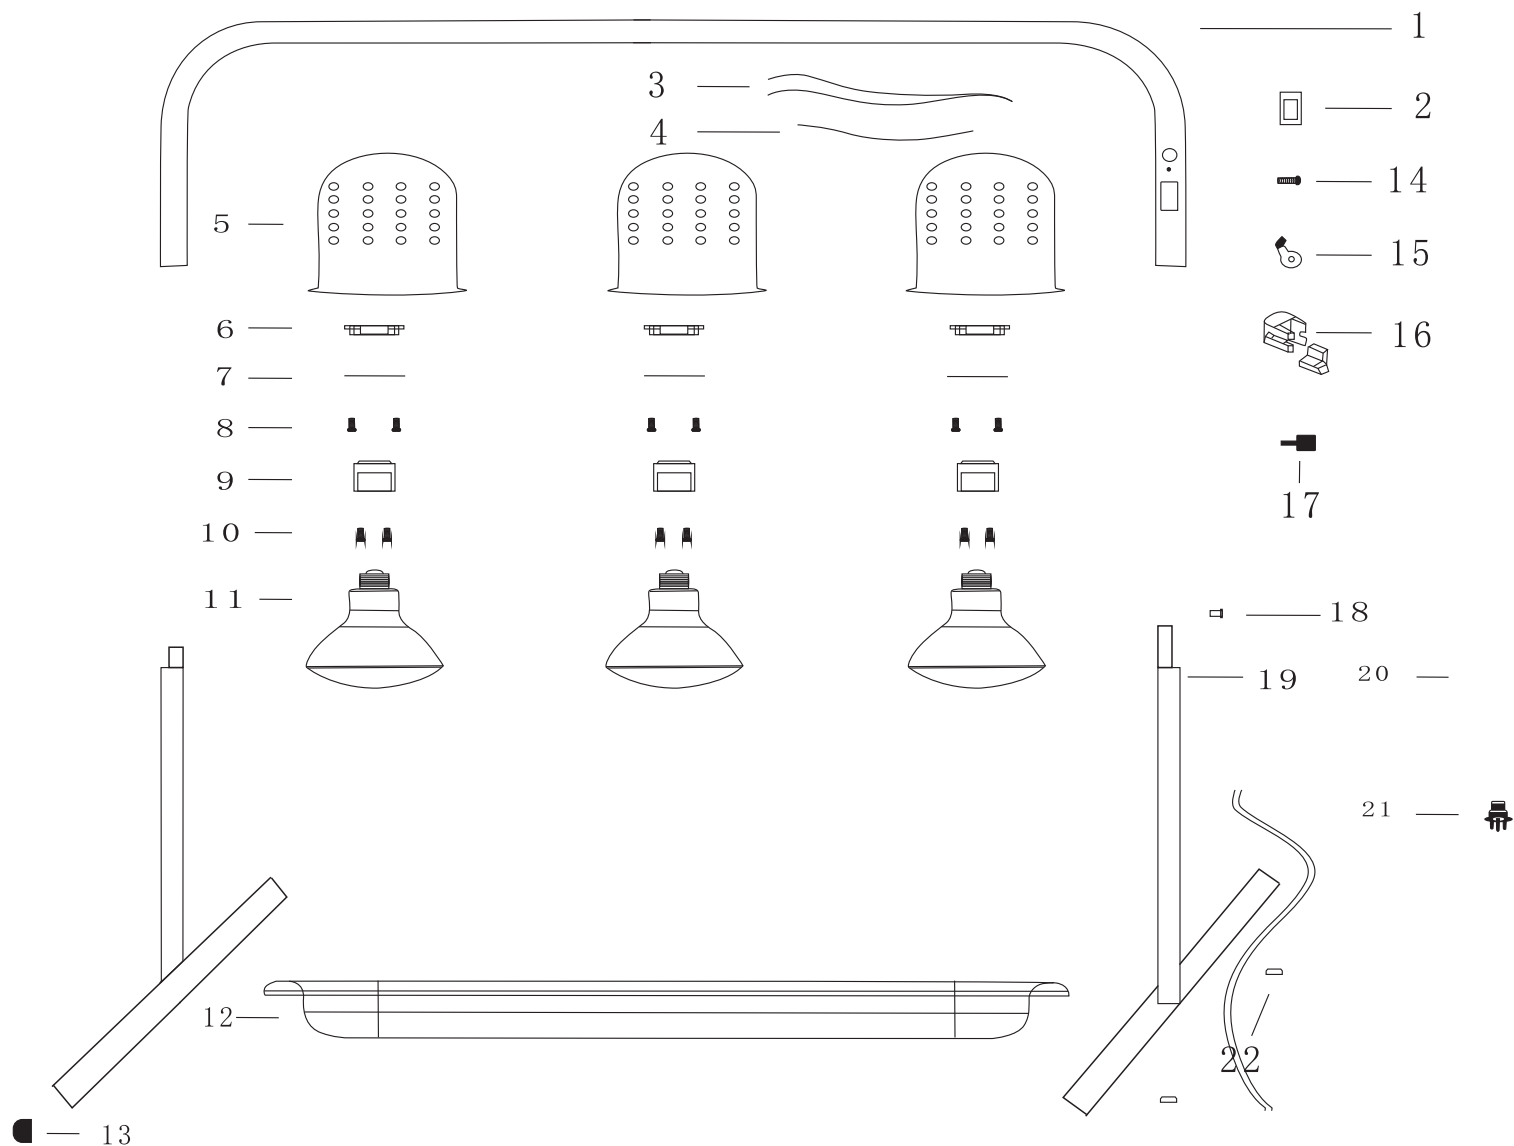

WL-750爆炸图

Explosive drawing

1, Upper frame

2, Switch

3, Internal wire

4, Heat shrinkable tube

5, Lamp shade

6, Insulation board

7, Insulation paper

8, M5 screw

9, Lamp socket

10, M3 screw

11, Bulb

12, Food tray

13, Plastic pad

14, M4 screw

15, Earthing ear

16, Cord grip

17, M5 Thumb serew

18, Nut

19, Base tube

20, Power cord

21, Plug

22, Plastic pad