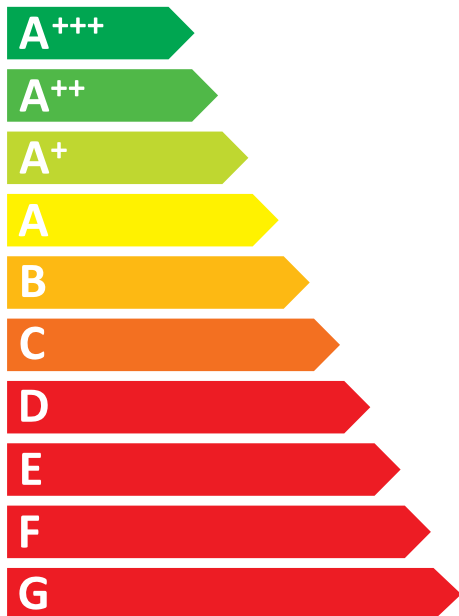

ENERGY

ADEXA DIRECT
LTD

DWR200W

A

248
kWh/annum

99 L

-L

4

30°C-55%

2015/1094-IV