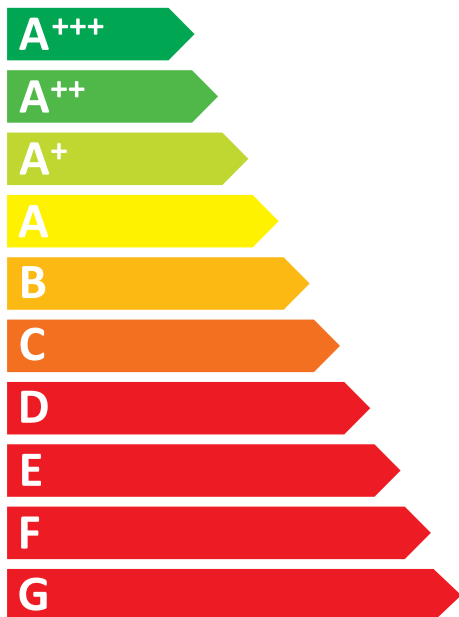

# ENERGY

Adexa Direct  
LTD

DWF200W

**A**

**473**  
kWh/annum

1L

- L

**97** L